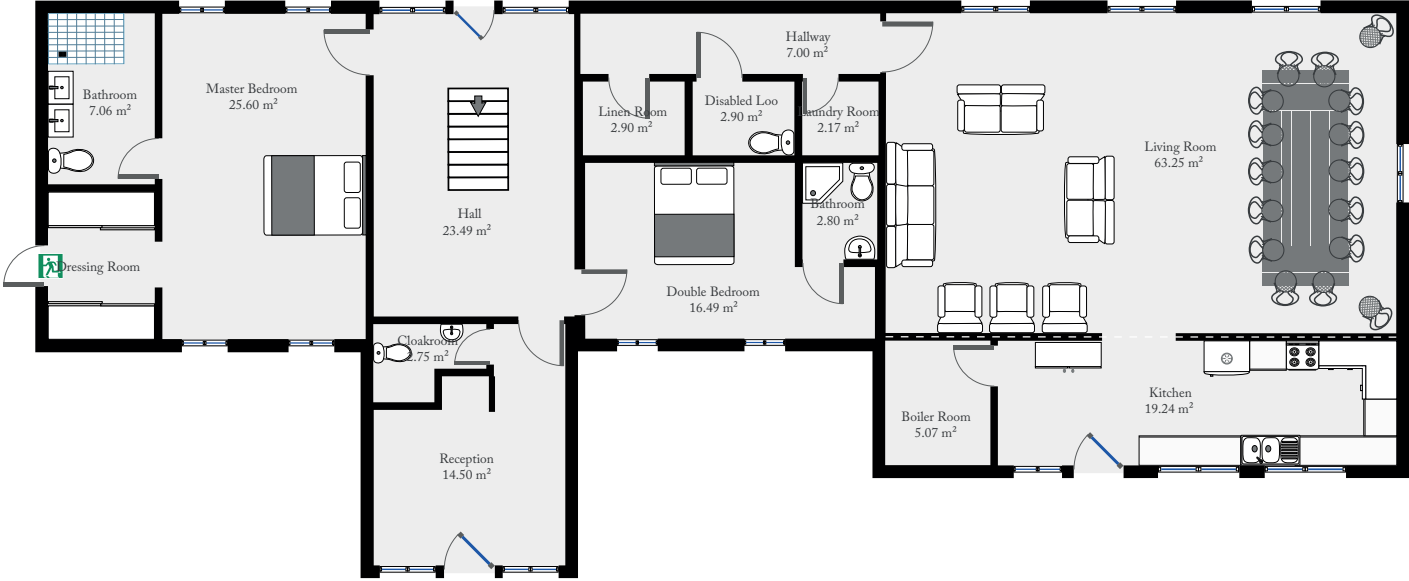

Stackyard Lodge Floorplan

Total Internal Area (approx): 3311ft² / 307.6m²

Ground Floor

First Floor